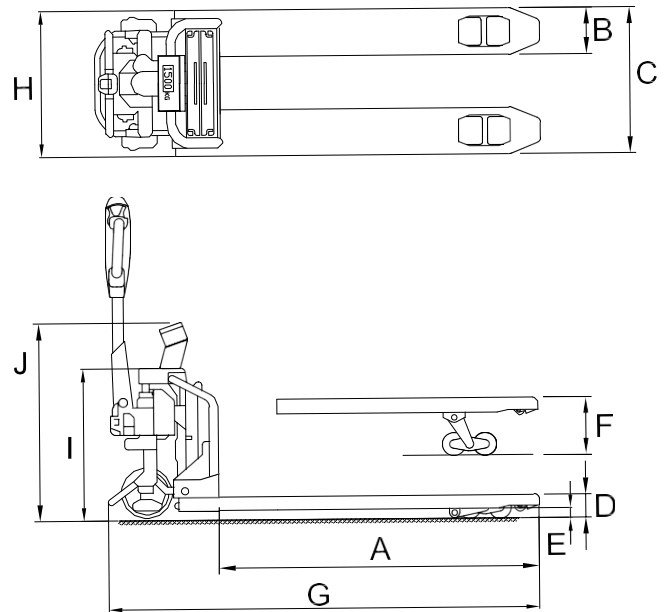

Top quality

Easy to move

FUNCTIONS WITH 3200 INDICATOR

- Automatic and manual zero correction
- Gross/net weighing
- Automatic and manual tare
- Totalling with sequence number
- Code entry (5-digit)
- RS232 port for connection with printer
- Extra port for Bluetooth or WiFi option board
- Bluetooth 4.0 for RAVAS WeightsApp
- Internal clock
- Error messages in display
- kg/lb toggle

STANDARD SCALE SPECIFICATIONS

- Capacity 1.500 kg
- Graduation multirange
0,5 kg till 500 kg
1 kg till 1.500 kg
- System tolerance 0,1 % of applied load
- Display LCD dual color, digit height 20 mm, backlight
- Power consumption 12V - 34mA
- Power supply via truck battery incl. power convertor/regulator
- Keys 5 function keys, on/off key
- Protection class IP65
- Dimensions excl. bracket L x B x H = 60 x 77 x 182 mm

STANDARD TRUCK SPECIFICATIONS

- Battery 24V / 30Ah Pb battery, including charger
- Autonomy battery for at least 1 hour continuous driving
- Driving wheel 210 x 70 mm
- Loading wheels 80 x 60 mm
- Driving motor 0,65 kW

DIMENSIONS IN MM

A	Fork length	1130
B	Fork width	160
C	Width over forks	568
D	Lowered fork height	90
E	Ground clearance	20
F	Lifting height	200
G	Total truck length	1612
H	Truck width	550
I	Truck height	590
J	Height center display	765