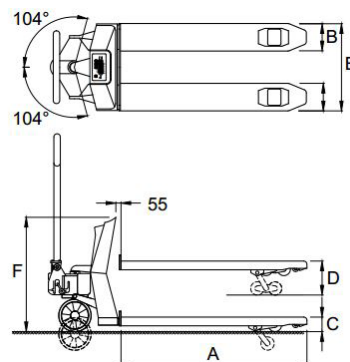

FUNCTIONS

- Automatic and manual zero correction
- Gross/net weighing
- Automatic and manual tare
- Totalling with sequence number
- Code entry (5-digit)
- RS232 port for connection with printer
- Extra port for Bluetooth option board
- Bluetooth 4.0 for RAVAS WeightsApp
- Internal clock
- Error messages in display
- Automatic switch-of after 30 minutes of non-use
- kg/lb toggle

STANDARD SPECIFICATIONS

- Weighing capacity 2.000 kg
- Graduation multirange:
  0 - 200 kg: graduation 0,2 kg
  200 - 500 kg: graduation 0,5 kg
  500 - 2.000 kg: graduation 1 kg
- Max. tolerance 0,1% of the load lifted
- Display LCD, digit height 20 mm, backlight
- Keypad 5 function keys, on/off key
- Protection class load cells IP67, indicator IP65
- Battery 12Vdc/1.2Ah, exchangeable; battery charger included (lead-acid)
- Battery life 30 hours, low battery indication in display
- Charger 230V/12Vdc - 300 mA
- Charging time approximately 6 hours
- Steering wheels rubber
- Loading wheels polyurethane, tandem
- Colour red (RAL 3000), epoxy painted
- Own weight 120 kg
- Pump quick lift

DIMENSIONS IN MM

Standard

A	Fork length	1150
B	Fork width	170
C	Minimum fork height	90
	Space underneath fork	22
D	Maximum fork height	180
	Lifting height	90
E	Width over forks	540
F	Height to top indicator	800
	Tolerance +/- 3 mm	

OPTIONS*

- Legal for trade version, OIML III
- Extra exchangeable battery pack
- Built-in thermal printer
- Bluetooth 2.0
- Relay setpoint switch for automatic dosing
- Multirange graduation 0,1/0,2/0,5 kg
- Stainless steel fork shoes
- Stainless steel or galvanized truck
- Pivoting indicator: readout from all angles during dosing
- Footbrake or handbrake
- Different fork dimensions (fork height 90 mm)
- Different steering or loading wheels

RAVAS Europe B.V.

Toepadweg 7, 5301 KA Zaltbommel, The Netherlands

T: +31 418 515220 E: salesoffice@ravas.com

WWW.RAVAS.COM